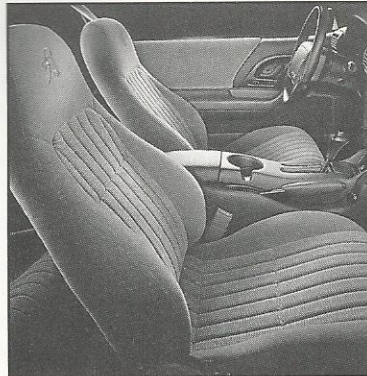

COMFORT & CONVENIENCE

Cloth reclining bucket seats with "30th Anniversary" emblem on headrests and rear seat back standard on all Camaro models.¹

Leather reclining bucket seats with "30th Anniversary" emblem on headrests and rear seat back optional on all Camaro models.¹

SEATS

- Cloth reclining bucket seats combine support and comfort with reclining feature.
- ▶ New seating contours offer a wider seat with more lumbar support for driver and front passenger comfort.
- ▶ Standard "30th Anniversary" emblem on headrests and rear seat back provides distinctive, upscale styling.
- ▶ Revised leather interior is optional on all Camaro models for a luxurious, sporty appearance.
- Full-folding rear seat back provides additional cargo-carrying flexibility.
- Six-way power driver seat adjuster is optional on all models for precise, convenient control of seat position.
- Four-way manual driver's side adjuster is standard on most models, providing a range of comfortable positions for driver.
- ▶ Interior trim includes "30th Anniversary" embroidery on front floor mats and headrests and Arctic White seats with houndstooth cloth inserts (Arctic White leather optional), offering a distinctive, sporty look.

30th Anniversary Appearance Package (Z4C)

STEERING

- Standard Tilt-Wheel™ adjustable steering column provides a comfortable position for a range of drivers.
- Optional leather-wrapped steering wheel, transmission shifter and parking brake release handle provide luxurious styling and soft comfort.

STORAGE

- Generous storage space includes compartment on driver and passenger doors, center console storage with cup holder, map strap on visor and a large locking glove box for personal items.

TRUNK

- Optional power remote hatch release adds convenience to cargo loading and unloading.
- On vehicles equipped with remote keyless entry, the key fob can be used to operate trunk release.