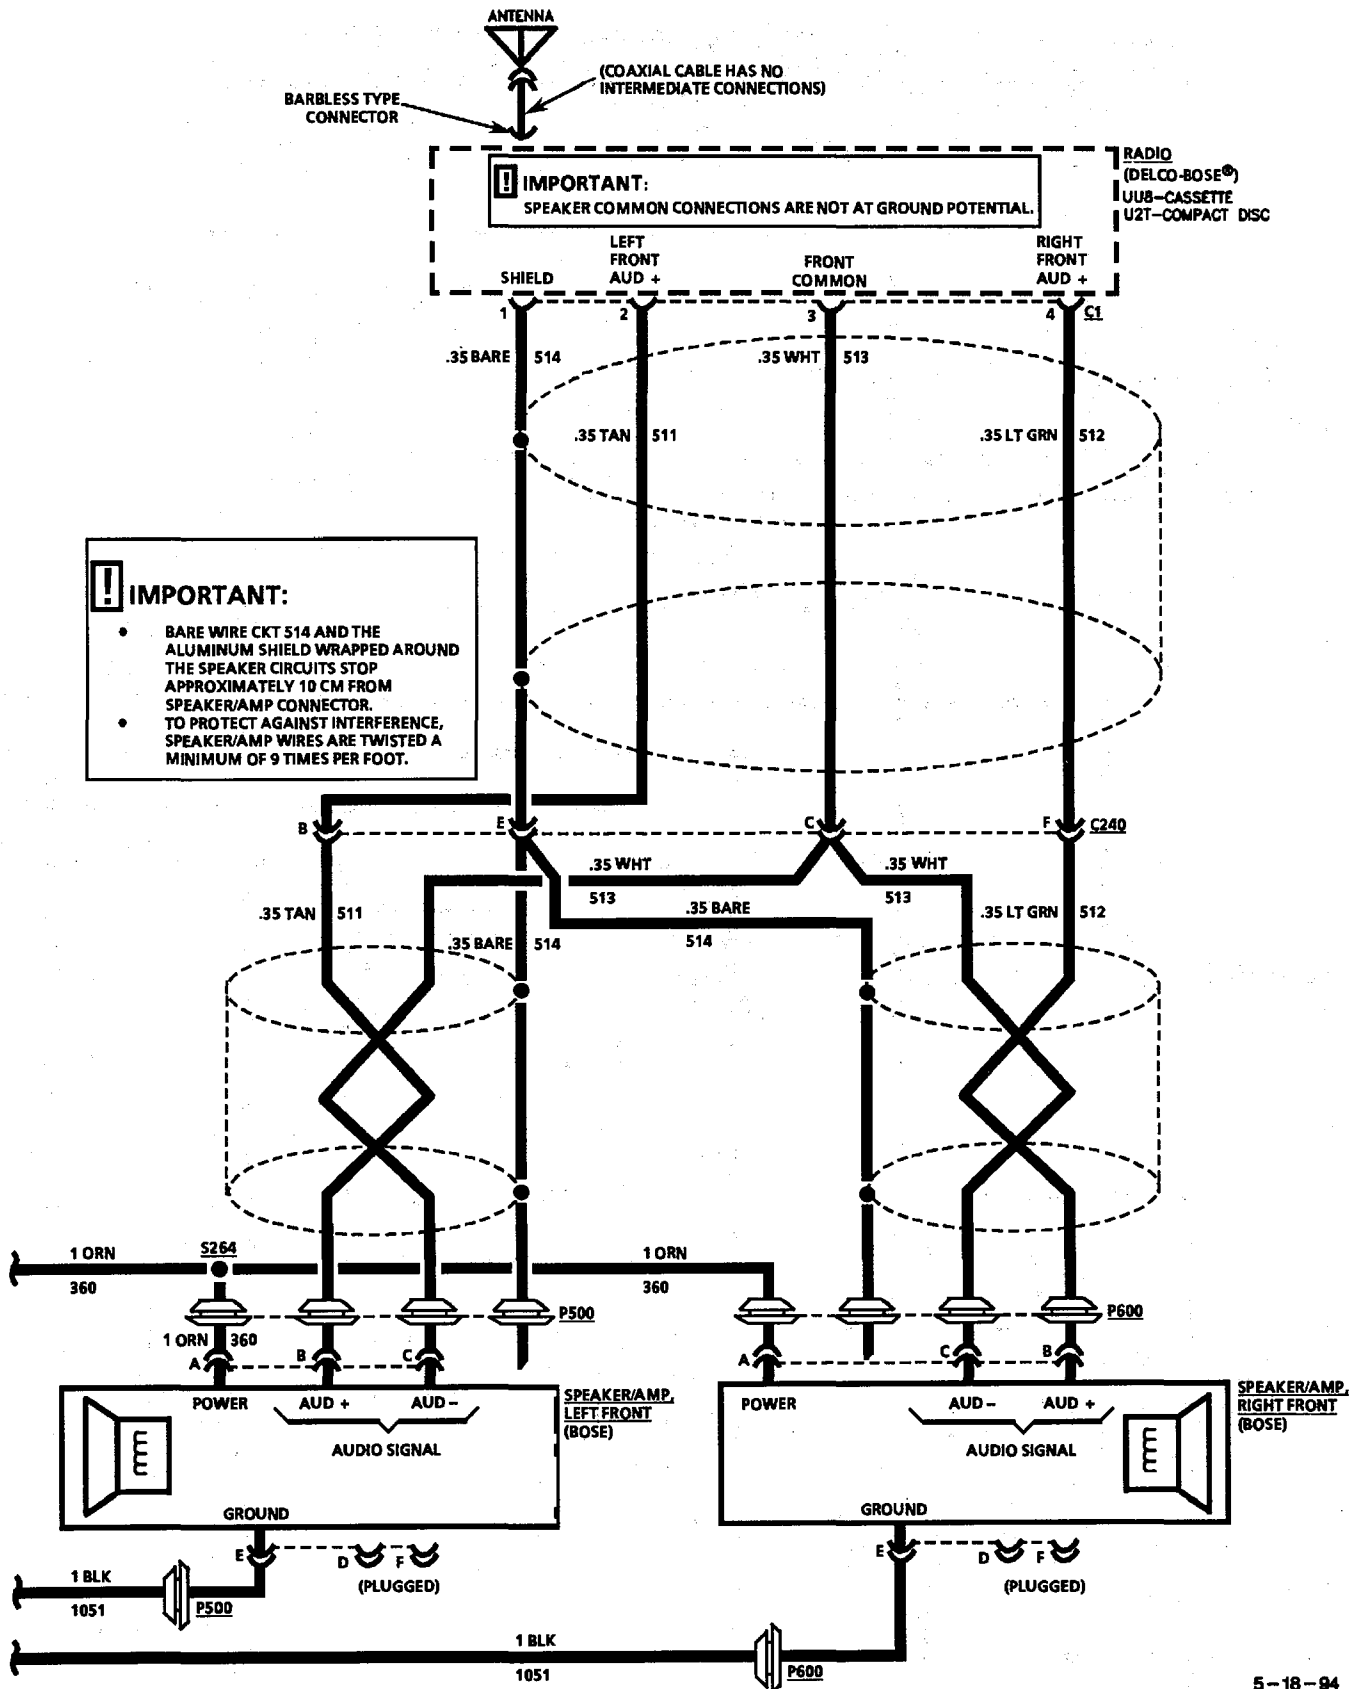

**RADIO**

**DELCO-BOSE®: (U08 CASSETTE RADIO OR U1T DISC RADIO) WITH U65 SPEAKERS. (CHEVY COUPE ONLY)**

RADIO

12064770

10 - WAY M METRI - PACK 150 SERIES  
NAT

SPEAKER/AMP ASSEMBLY, REAR (BOSE)

5-23-84  
FS0108A150

CAVITY	WIRE COLOR	CKT	DESCRIPTION	PAGE
<b>C1</b>				
A	BARE	2099	DRAIN WIRE	8A-150-2
B	DK BLU/WHT	346	LEFT SUBWOOFER SPEAKER FEED (POS)	8A-150-2
C	LT GRN/BLK	1794	LEFT SUBWOOFER SPEAKER FEED (NEG)	8A-150-2
D	BRN	599	REAR PRE AMP FEED (LEFT SIGNAL)	8A-150-2
E	DK GRN/WHT	689	REAR PRE AMP FEED (LEFT SIGNAL)	8A-150-2
G	DK BLU	546	REAR PRE AMP FEED (RIGHT SIGNAL)	8A-150-2
H	LT BLU/BLK	315	RIGHT SUBWOOFER SPEAKER FEED (NEG)	8A-150-2
J	DK GRN	1795	RIGHT SUBWOOFER SPEAKER FEED (POS)	8A-150-2
K	BARE	2046	DRAIN WIRE	8A-150-2
<b>C2</b>				
A	ORN	360	POWER	8A-11
B	BLK	1051	GROUND	8A-14-12